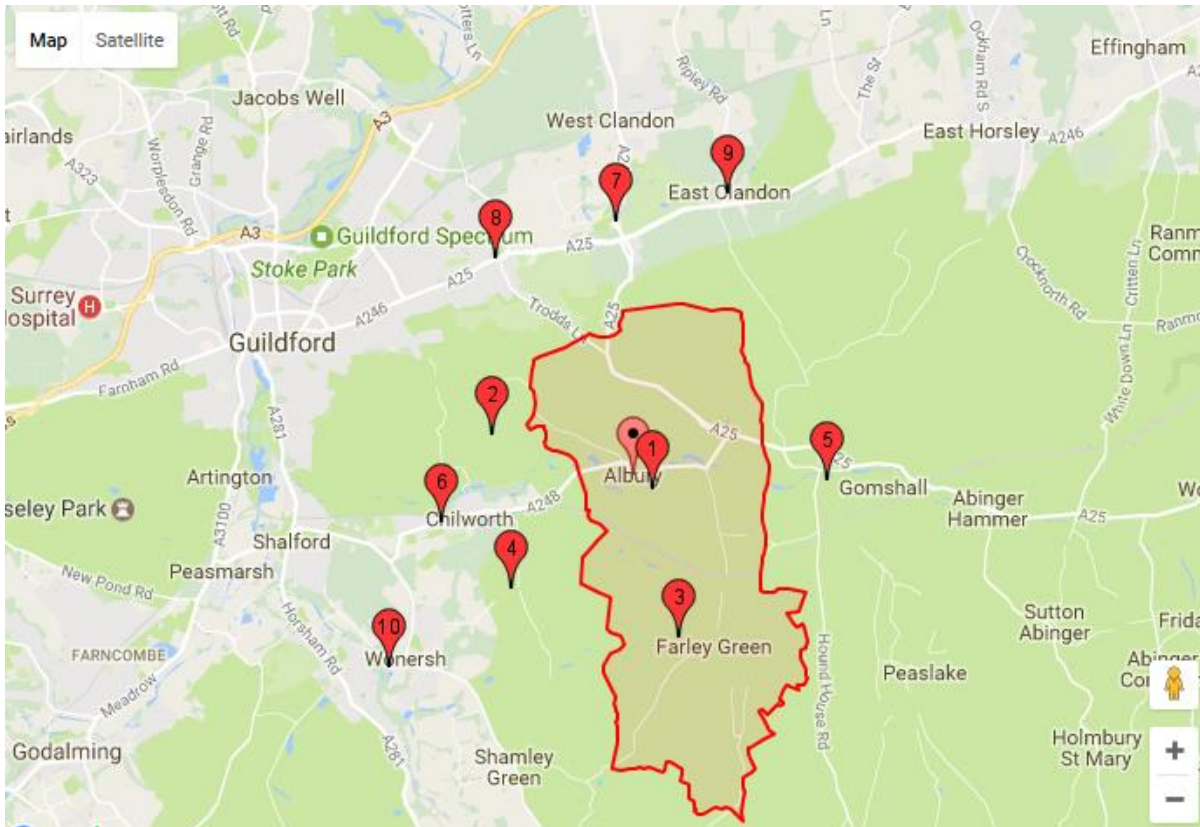

Shere Infant School Parish Maps

The ecclesiastical parish of Albury (including Farley Green).

The ecclesiastical parish of Shere (including the villages of Shere, Gomshall and Peaslake).